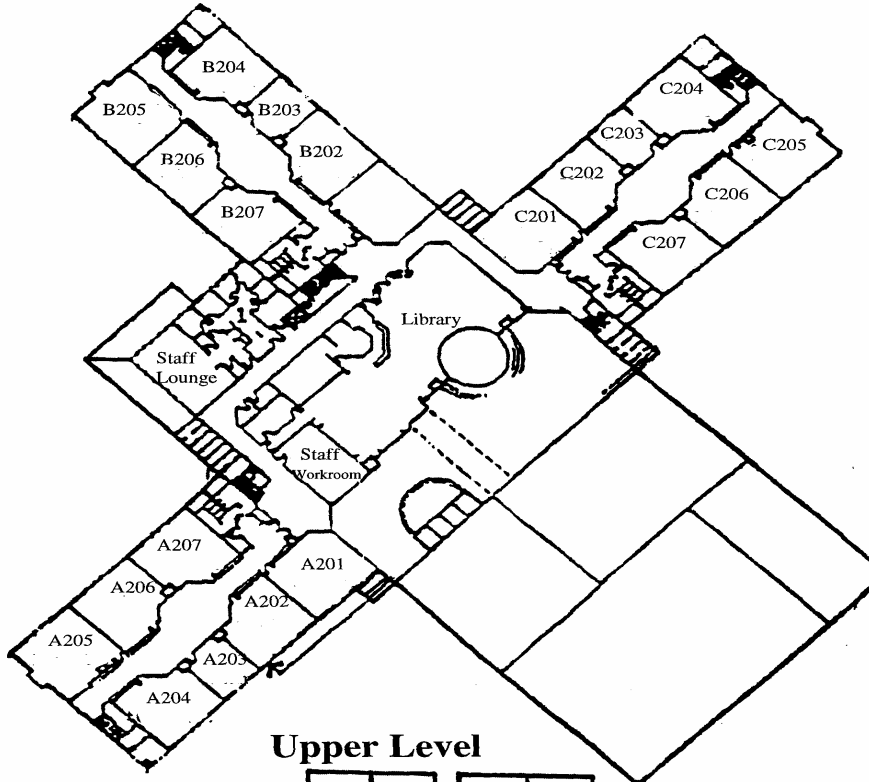

MOUNTAIN VIEW MIDDLE SCHOOL
 2400 PERRY AVENUE • BREMERTON, WA 98310 • (360) 478-5130

MOUNTAIN VIEW MIDDLE SCHOOL
 2400 PERRY AVENUE • BREMERTON, WA 98310 • (360) 478-5130

Portables located
 On North side of school property