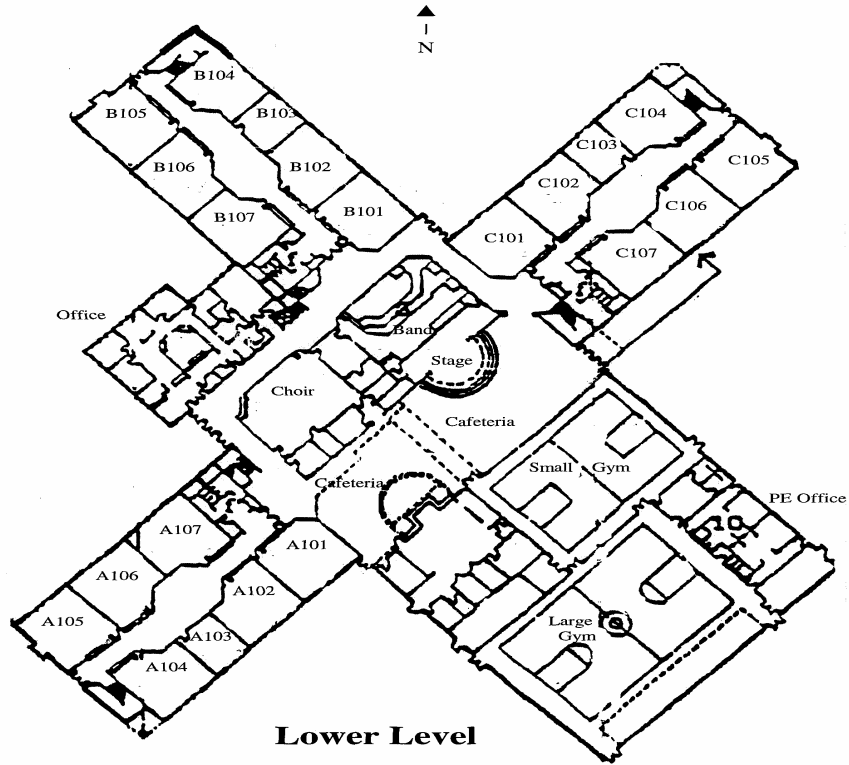

MOUNTAIN VIEW MIDDLE SCHOOL
 2400 PERRY AVENUE • BREMERTON, WA 98310 • (360) 478-5130

MOUNTAIN VIEW MIDDLE SCHOOL
 2400 PERRY AVENUE • BREMERTON, WA 98310 • (360) 478-5130

Portables located
 On North side of school property